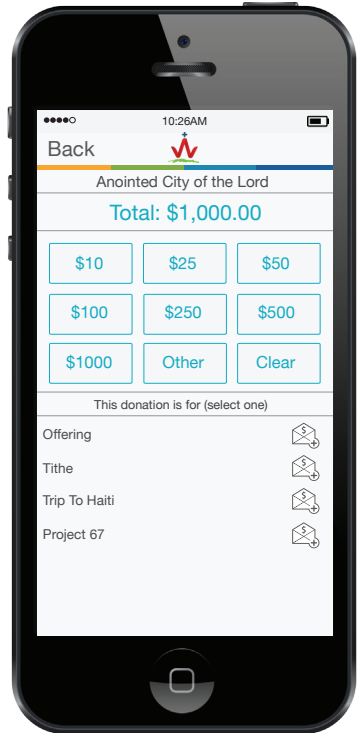

How To Make Your First Givelify Donation.

1 Download the free Givelify app

2 Locate our church

3 Tap the Give button

4 Tap an amount

5 Select an envelope

6 Tap Give Now

7 Create your account

8 Securely enter your payment information

9 Complete your donation

Next time you use Givelify, you can save time with the  button